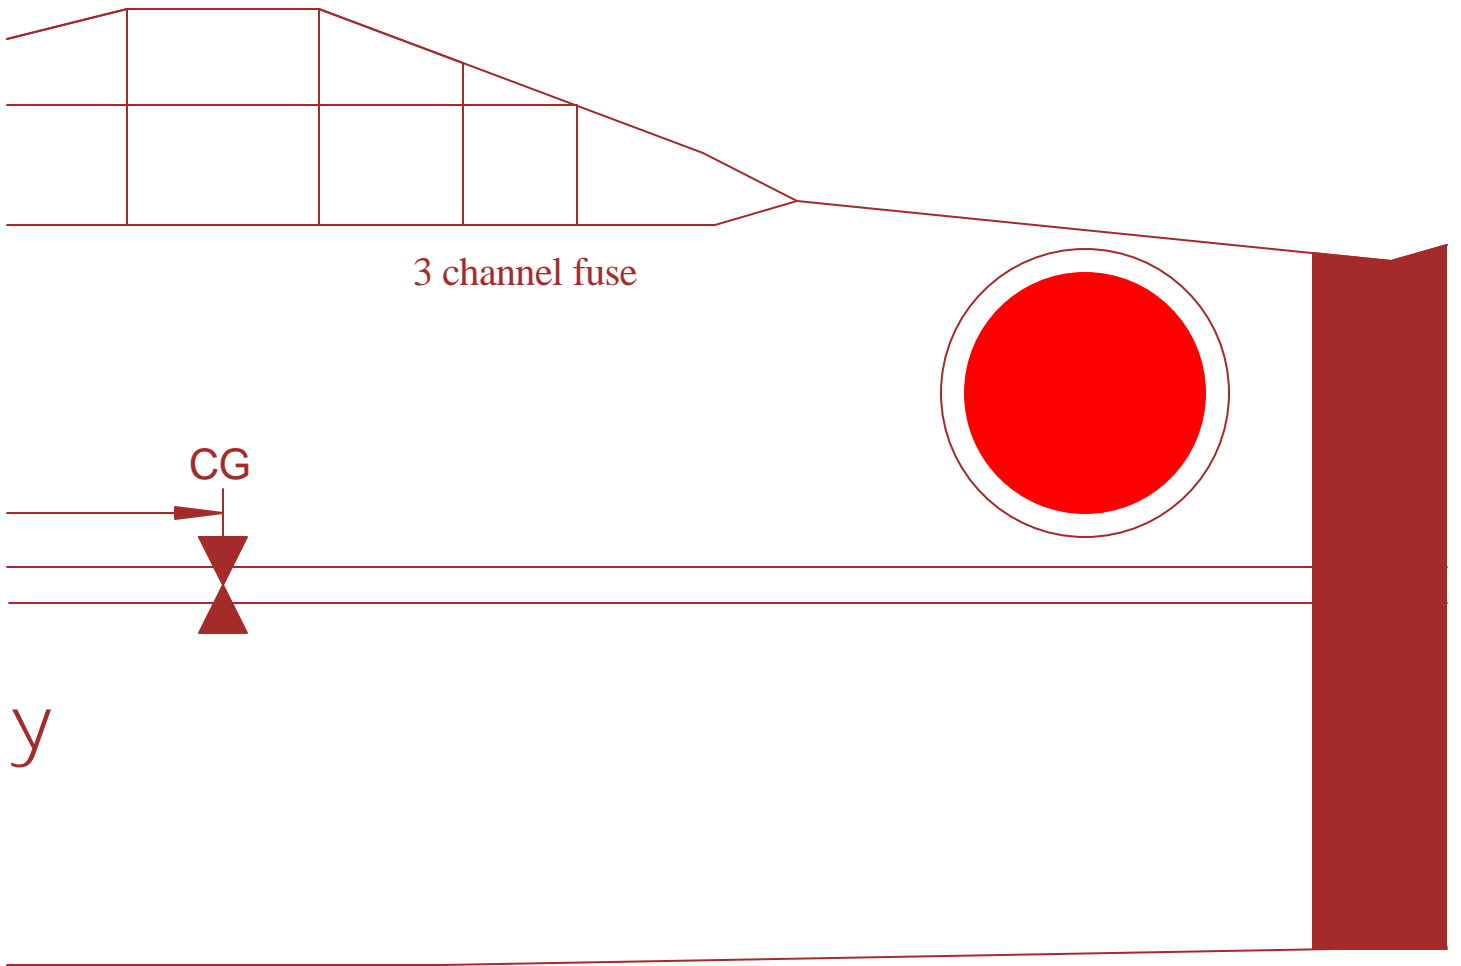

3 channel fuse

4F-ZERO

3.50

Fat, Flat, Floppy Foam
by Gene Bond

3 channel fuse